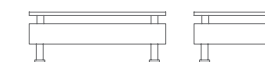

Poltrona
Single armchair
L 94/73 P 76/55 H 64/41

Divano 2 posti
2 seater sofa
L 145/104 P 76/55 H 64/41

Divano 3 posti
3 seater sofa
L 195/154 P 76/55 H 64/41

Tavoli attesa, piano in vetro satinato
Tables with satin glass top
L 128/64 P 64 H 32