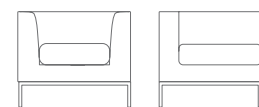

CLUB
DESIGN
QUINTI
RD

I volumi e linee geometriche ben definite definiscono la collezione Club, serie di poltrone e divani dal gusto sobrio ed elegante, progettata sia per l'ambiente domestico e contract che per gli ambienti comuni.

The volumes and well-defined geometric lines define Club, a range of armchairs and sofas with a simple and elegant liking, designed both for domestic or contract use and community environment as well.

Poltrona
Single armchair
L 94/73 P 76/55 H 64/41

Divano 2 posti
2 seater sofa
L 145/104 P 76/55 H 64/41

Divano 3 posti
3 seater sofa
L 195/154 P 76/55 H 64/41

Tavoli attesa, piano in vetro satinato
Tables with satin glass top
L 128/64 P 64 H 32