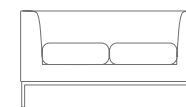

CLUB
DESIGN
QUINTI
RD

I volumi e linee geometriche ben definite definiscono la collezione Club, serie di poltrone e divani dal gusto sobrio ed elegante, progettata sia per l'ambiente domestico e contract che per gli ambienti comuni.

The volumes and well-defined geometric lines define Club, a range of armchairs and sofas with a simple and elegant liking, designed both for domestic or contract use and community environment as well.

Poltrona
Single armchair
L 94/73 P 76/55 H 64/41

Divano 2 posti
2 seater sofa
L 145/104 P 76/55 H 64/41

Divano 3 posti
3 seater sofa
L 195/154 P 76/55 H 64/41

Tavoli attesa, piano in vetro satinato
Tables with satin glass top
L 128/64 P 64 H 32